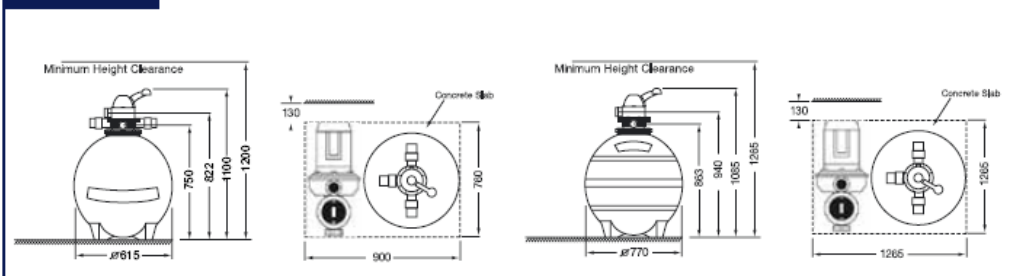

## Enduro Media Filters

| Code | Model  | Product Description                |
|------|--------|------------------------------------|
| 1158 | EN-650 | 615mm (24") with MPV2000 Valve MK2 |
| 1115 | EN-850 | 770mm (30") with MPV2000 Valve     |

### DIMENSIONS

| MODEL                          | EN-650 | EN-850  |
|--------------------------------|--------|---------|
| Filter Tank Diameter           | 615mm  | 770mm   |
| Max Flow Rate (L/hr)           | 19,200 | 27,000  |
| DIAMOND KLEEN FILTRATION MEDIA |        |         |
| Max Flow Rate (L/hr)           | 23,040 | 32,400  |
| Fine Media Weight (kg)         | 90     | 120     |
| Coarse Media Weight (kg)       | 45     | 45      |
| ENDURO PUMP MODELS             |        |         |
|                                | EP-930 | EP-1100 |
|                                | EP-750 | EP-930  |